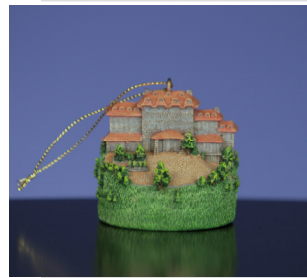

Custom Gift Examples

**Grove Park Inn
100mm water globe & ornament**

**White Christmas
100 mm snow globe**

Custom Gift Examples

Universal Studios water globe

Biltmore Music Boxes

Custom Details

- ❑ Estimated MINIMUM ORDER QUANTITY
 - **600** Water or Snow Globes, or Figurines
 - **480** Music Boxes or Jewelry Boxes
 - Minimums may vary depending on design and materials.
 - ❑ Any applicable mold or tooling charges and licensing fees will be included in the total piece price quoted.
-